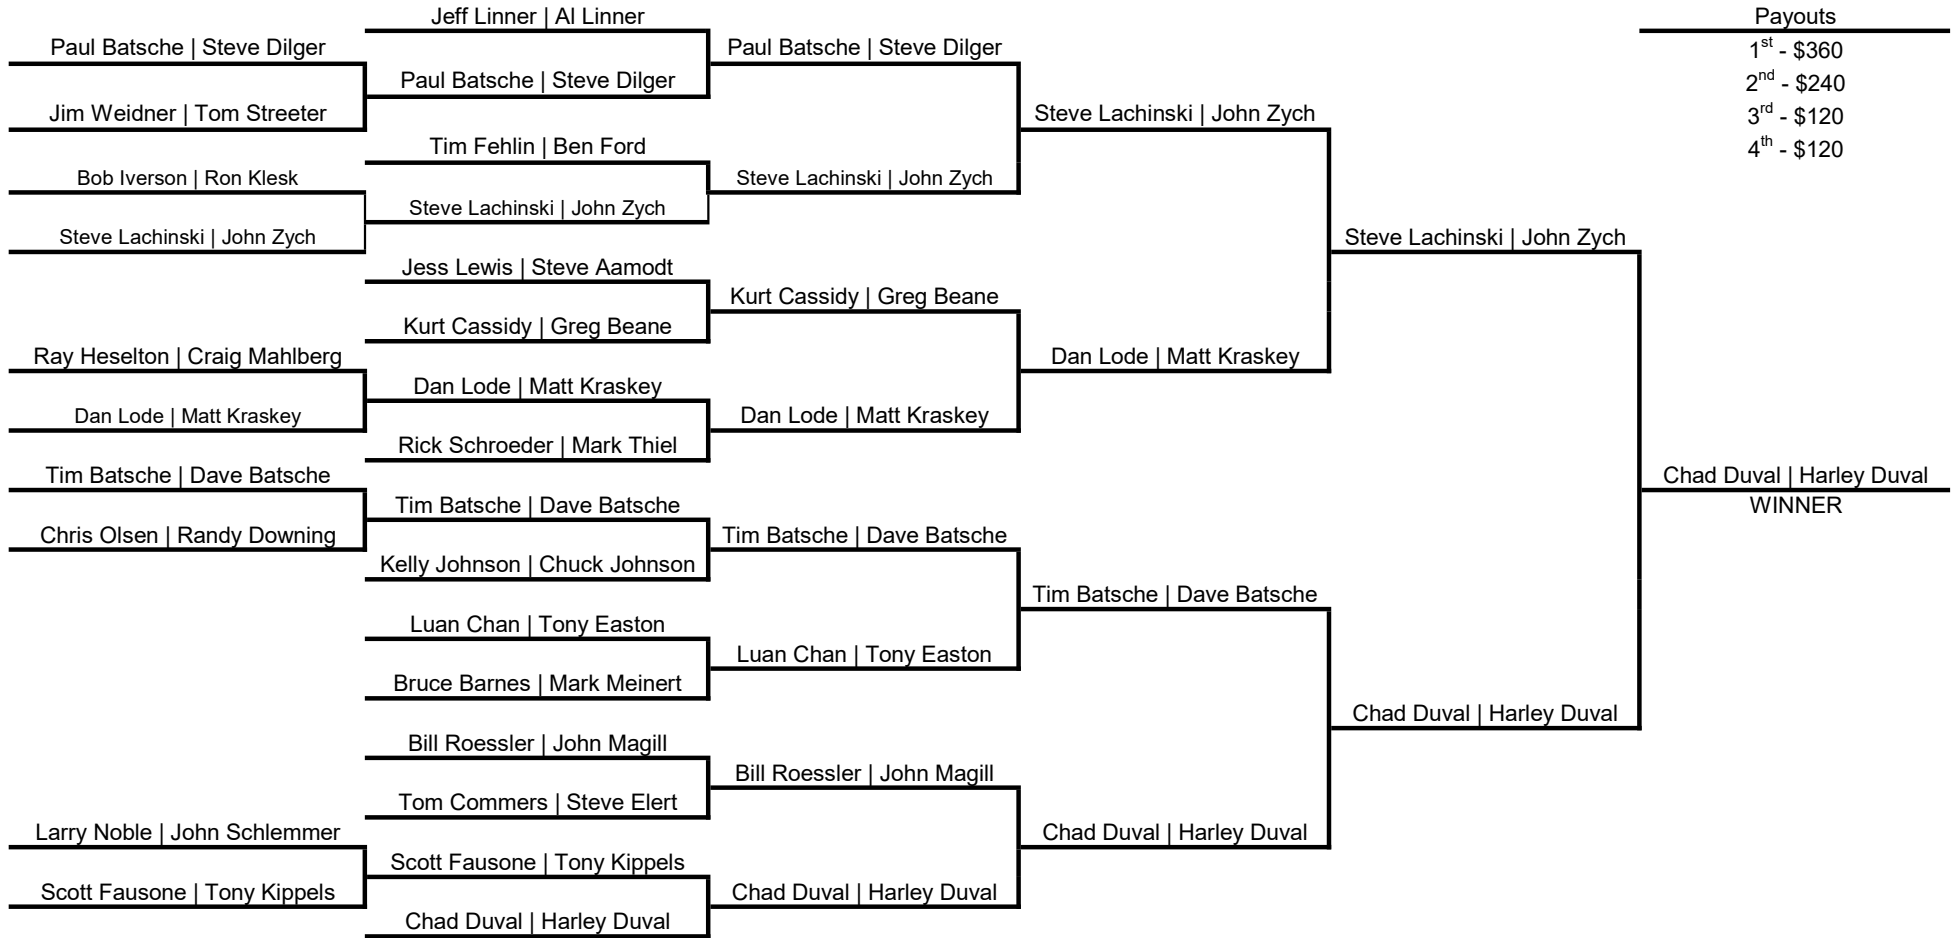

2023 Doubles Net B Flight

Payouts

1st - \$360

2nd - \$240

3rd - \$120

4th - \$120