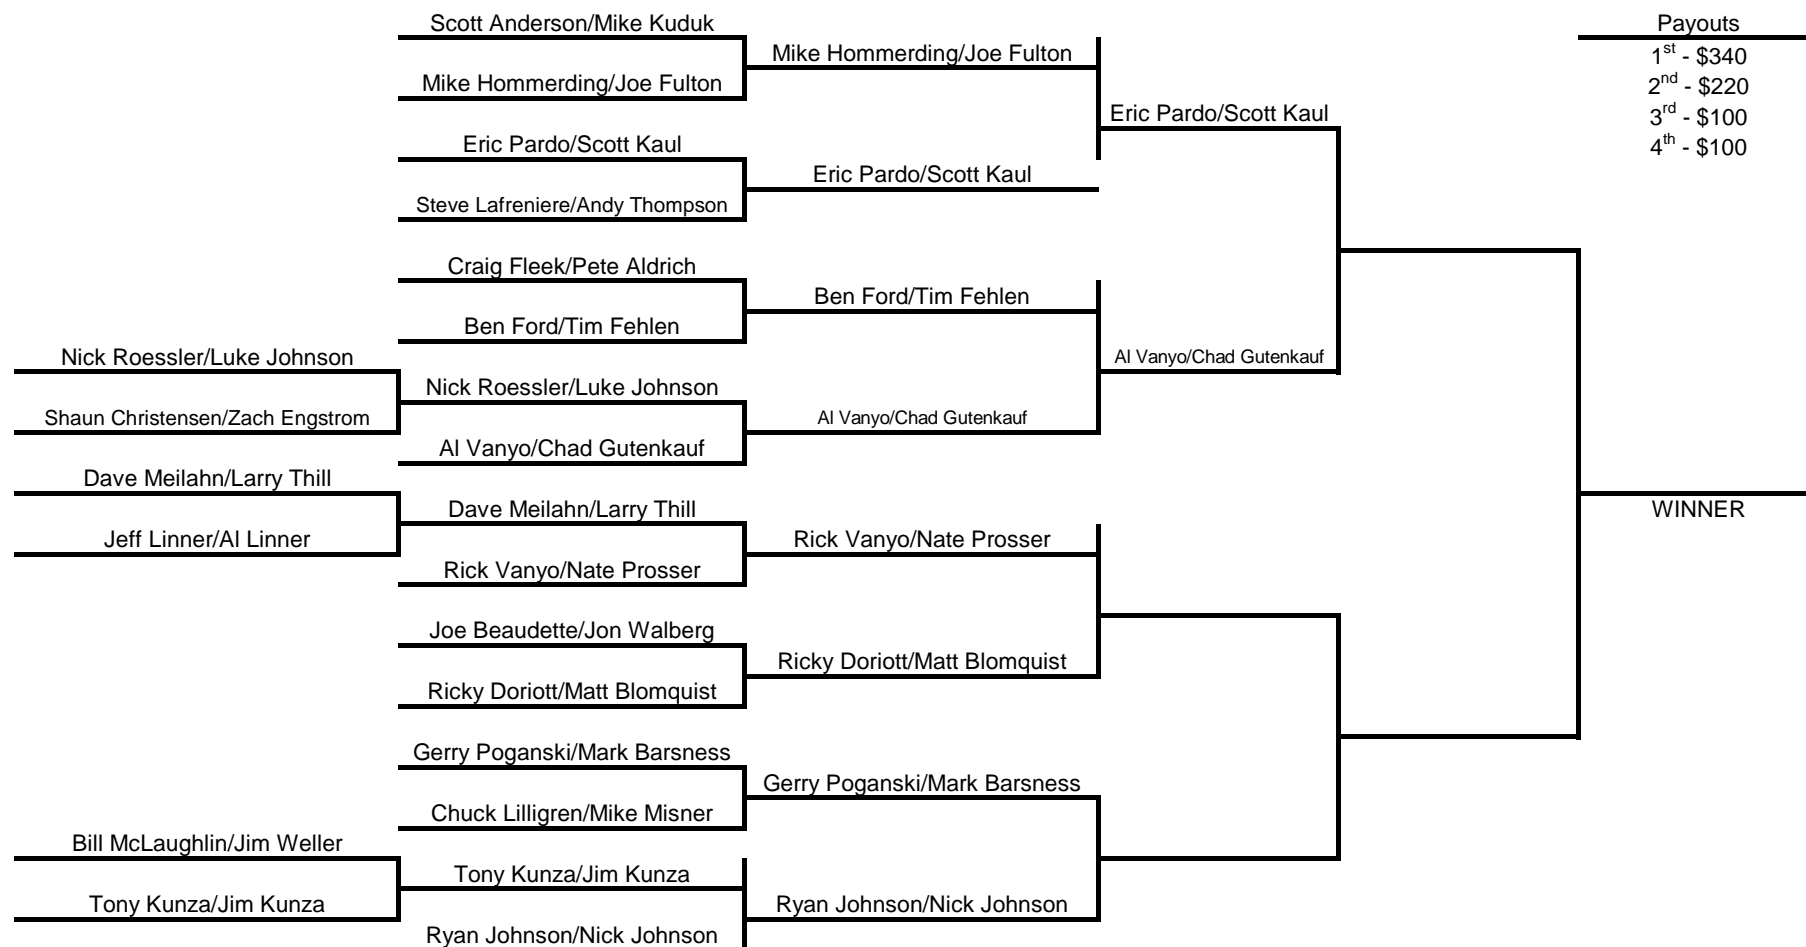

2022 DOUBLES NET A FLIGHT

Payouts

- 1st - \$340
- 2nd - \$220
- 3rd - \$100
- 4th - \$100

WINNER